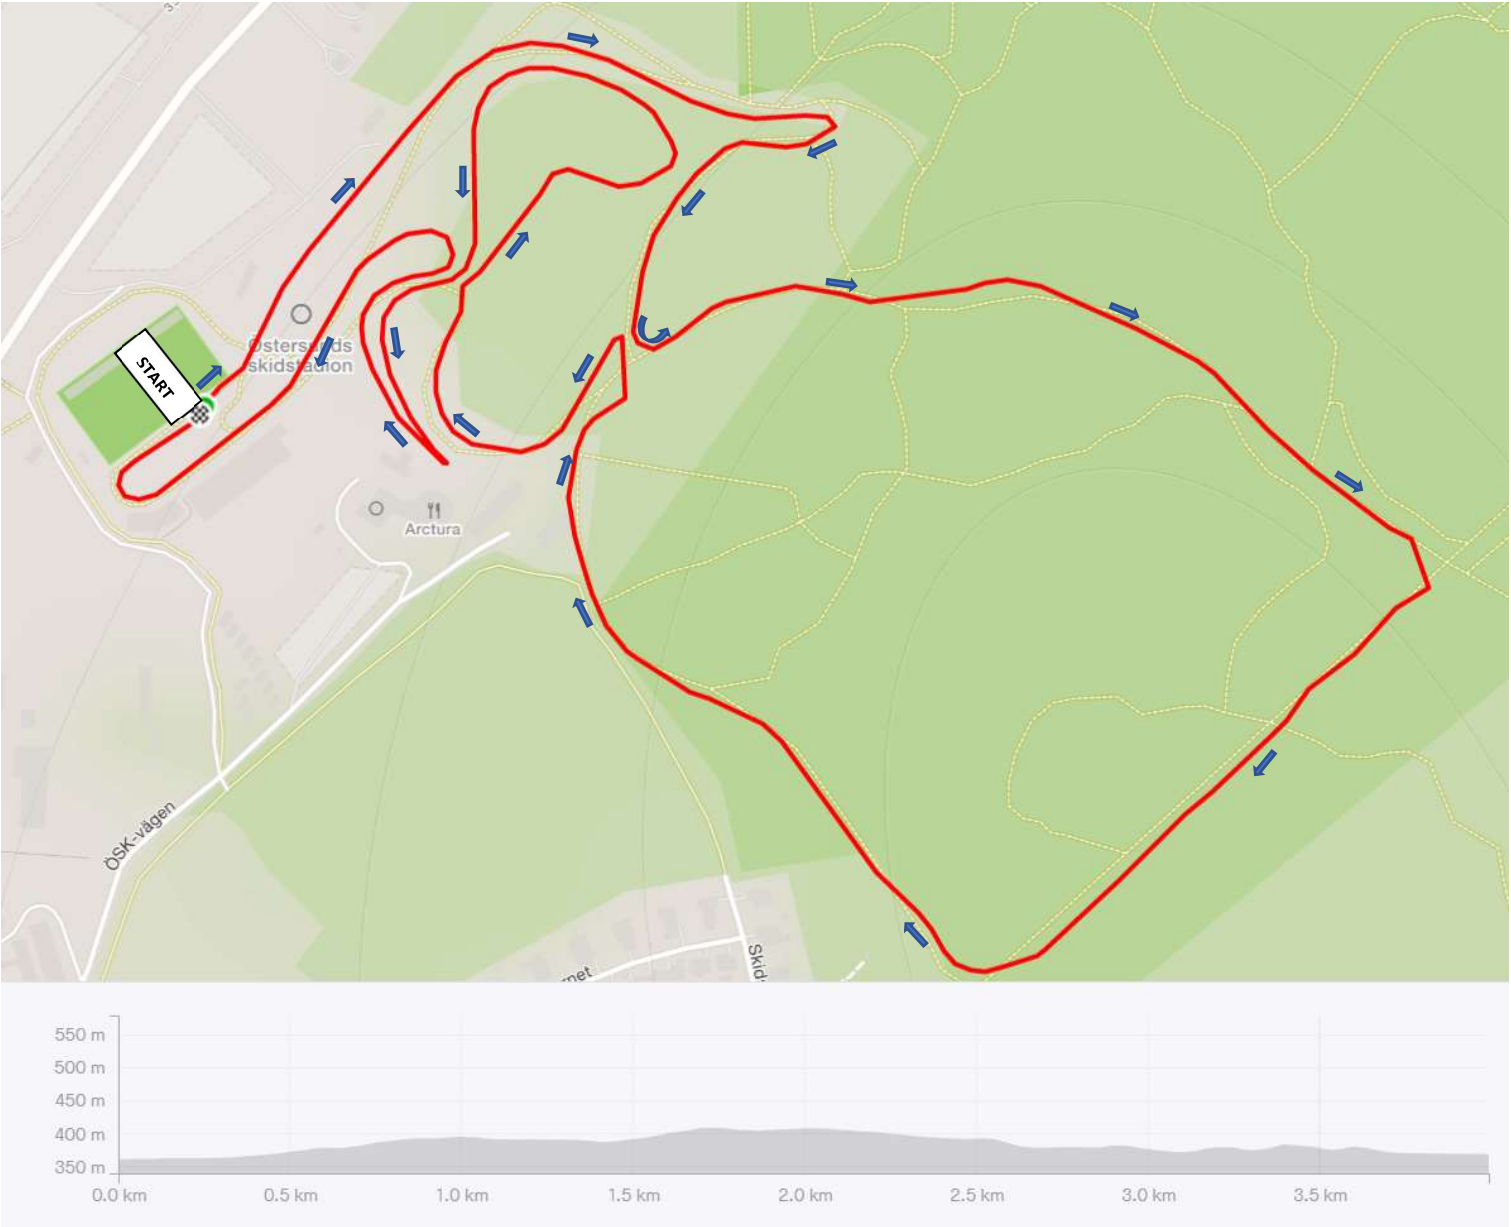

BANOR / COURSES

4 KM - MASTERVARV/ MASTERLOOP

BANOR / COURSES

6 KM – 40 KM (MASTER + 6x6 KM), 16 KM (MASTER + 2x6 KM), 10 KM (MASTER + 1x6 KM), 6 KM (1x6 KM)